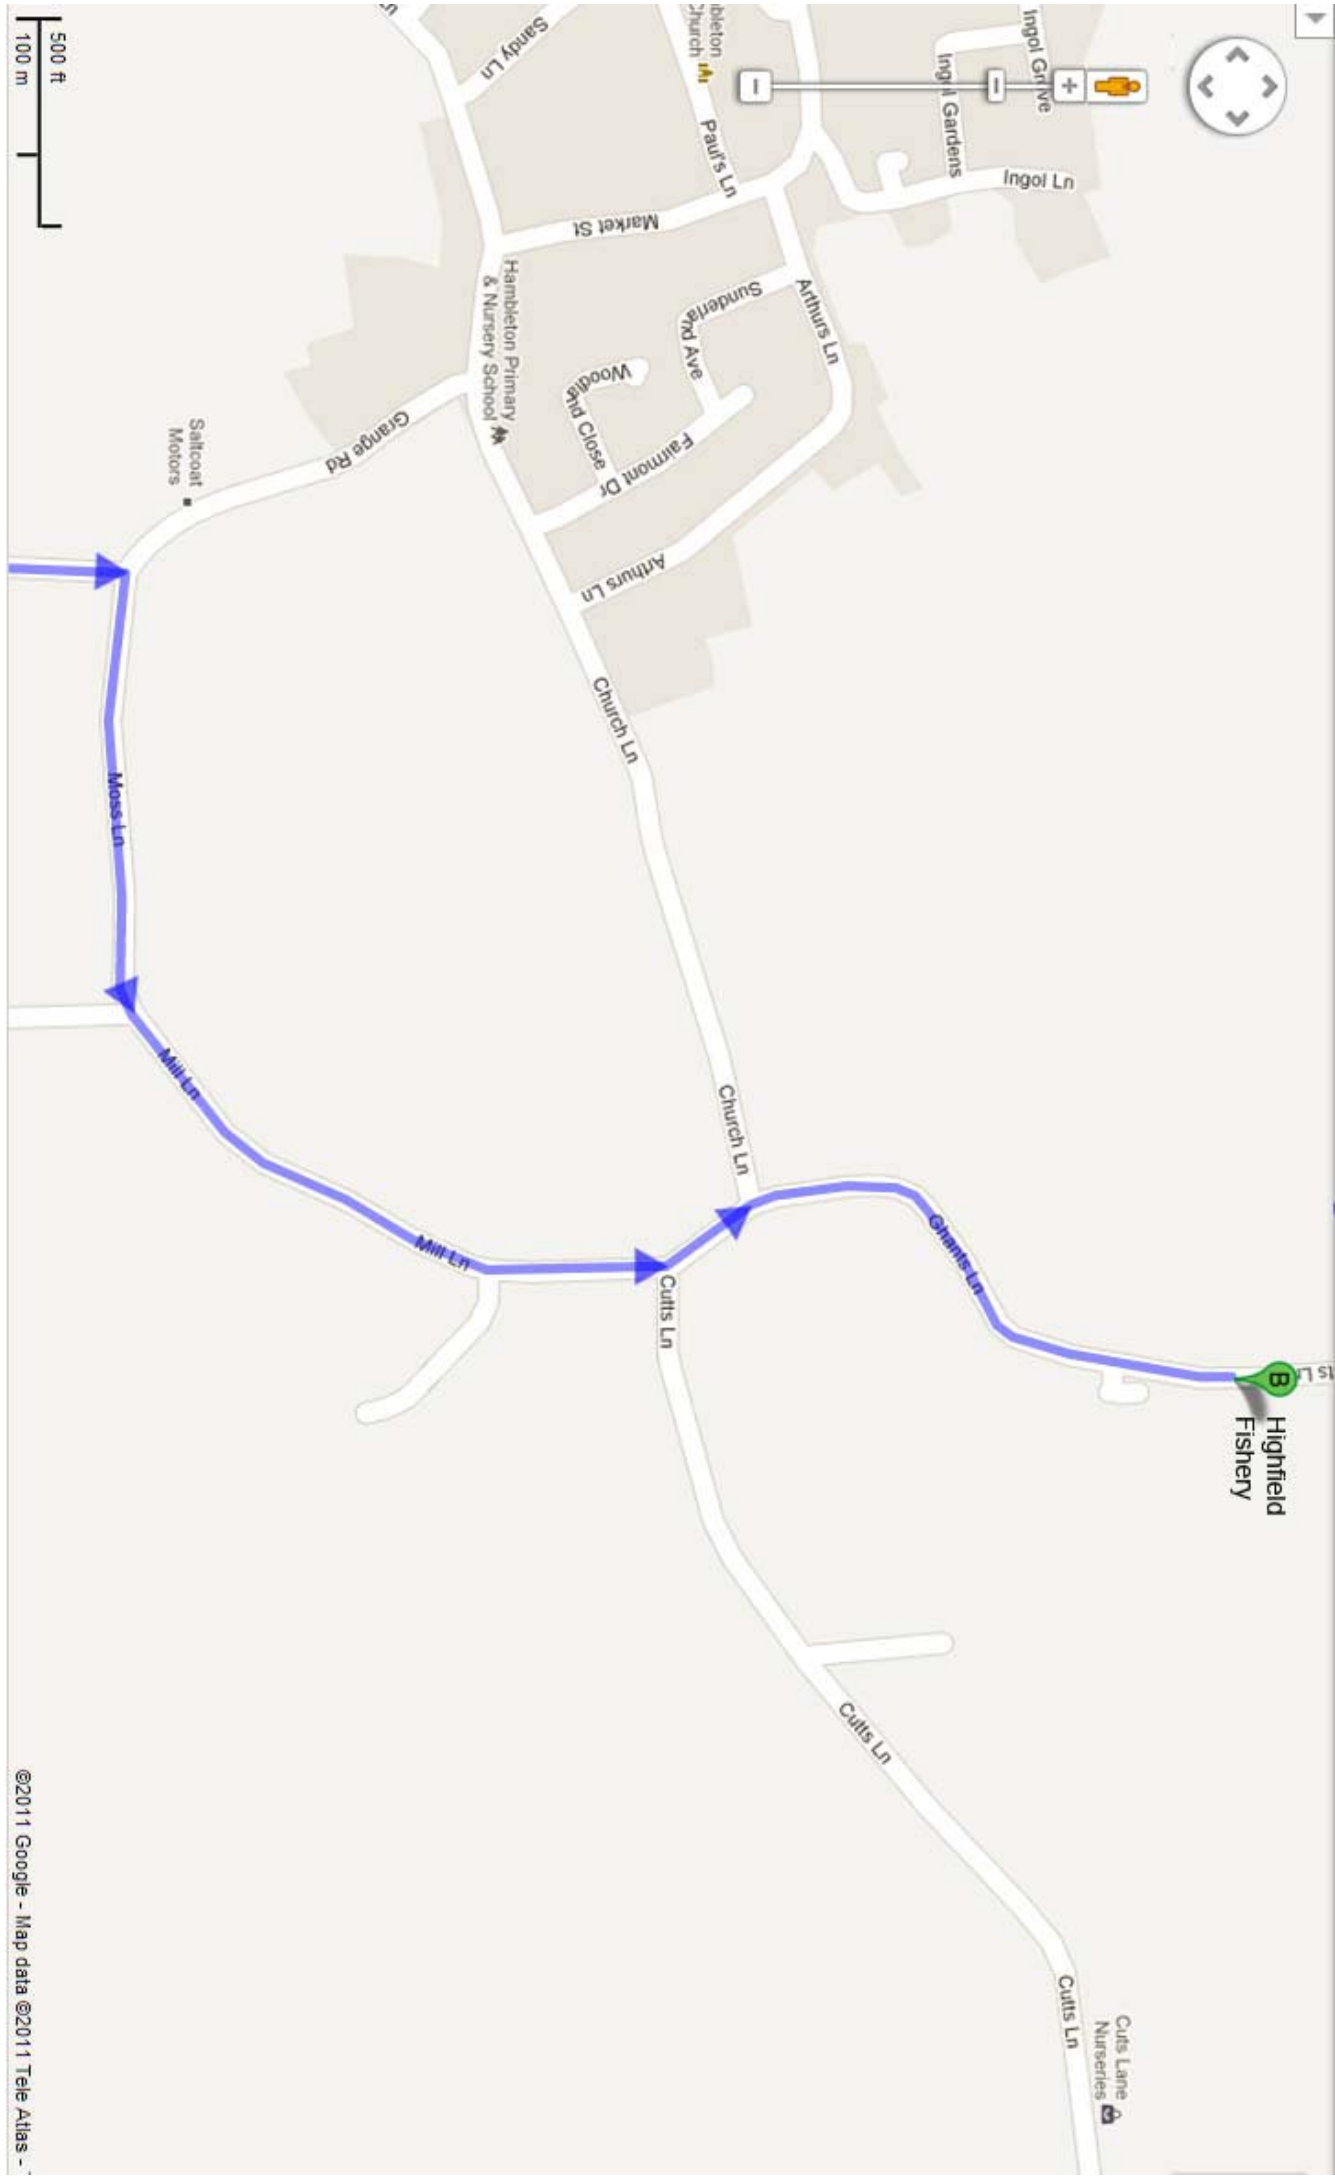

Turn left to stay on **Fleetwood Road (A585)** [for 2 miles]

Turn Right on to **Shard Road (A588)** [for 0.9 miles]

At the roundabout take **2nd** exit on to **Bull Park Lane** [for 0.8 miles]

Continue on to **Grange Road** [for 0.2 miles]

Turn Right on to **Moss Lane** [for 0.2 miles]

Continue on to **Mill Lane** [for 0.3 miles]

Slight Left on to **Cutts Lane** [for 253 feet]

Continue on to **Ghants Lane** [for 0.2 miles]

Fishery will be on **right** hand side