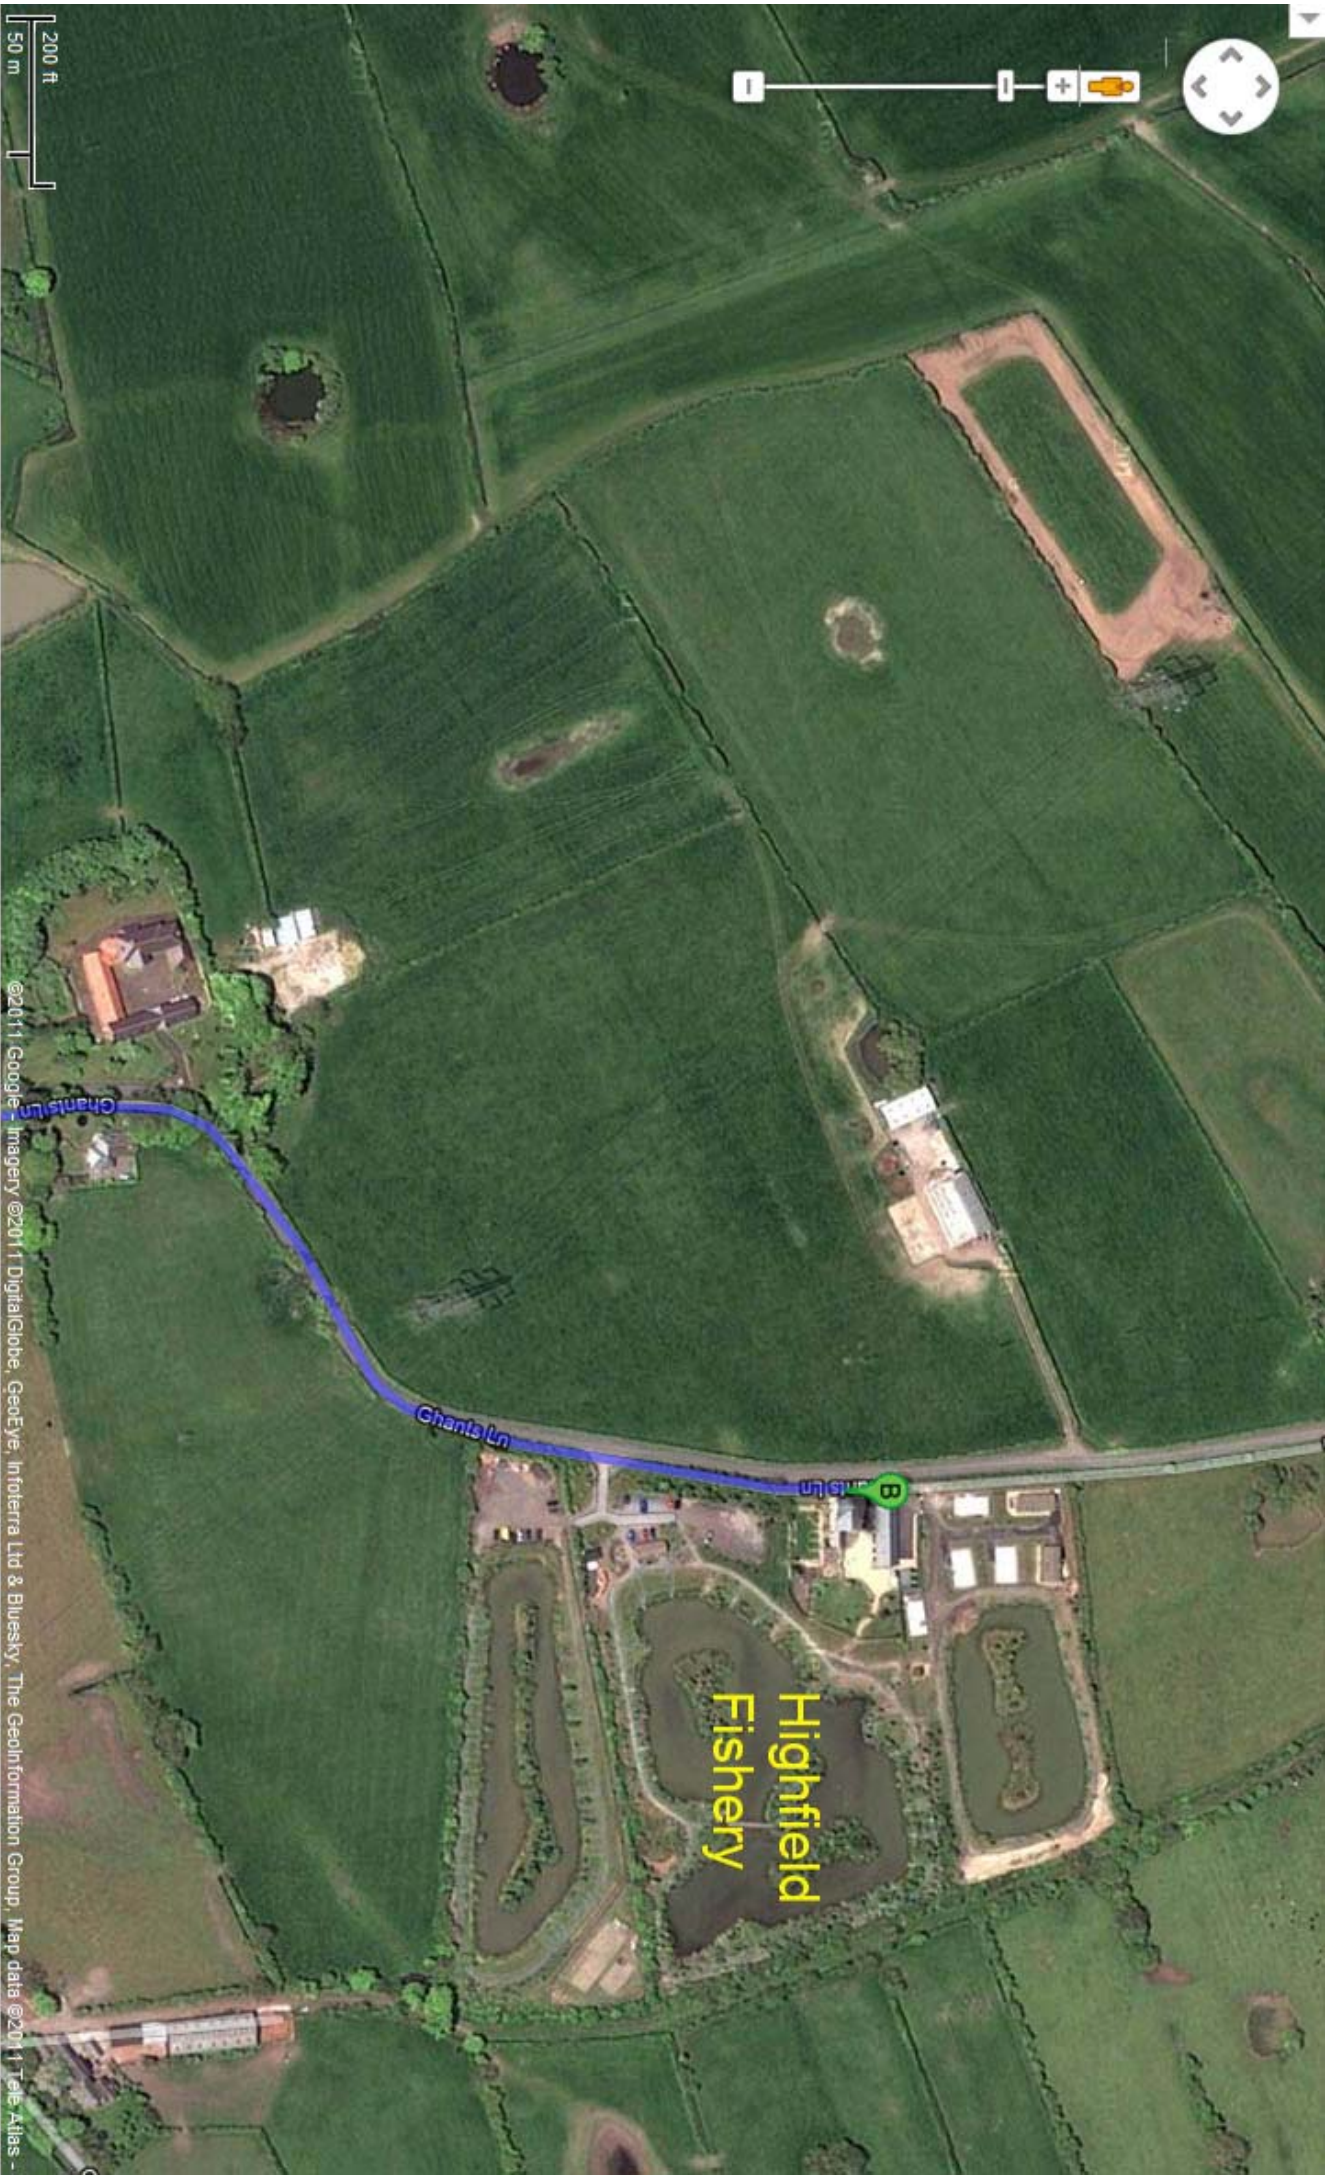

Turn left to stay on **Fleetwood Road (A585)** [for 2 miles]

Turn Right on to **Shard Road (A588)** [for 0.9 miles]

At the roundabout take **2nd** exit on to **Bull Park Lane** [for 0.8 miles]

Continue on to **Grange Road** [for 0.2 miles]

Turn Right on to **Moss Lane** [for 0.2 miles]

Continue on to **Mill Lane** [for 0.3 miles]

Slight Left on to **Cutts Lane** [for 253 feet]

Continue on to **Ghants Lane** [for 0.2 miles]

Fishery will be on **right** hand side