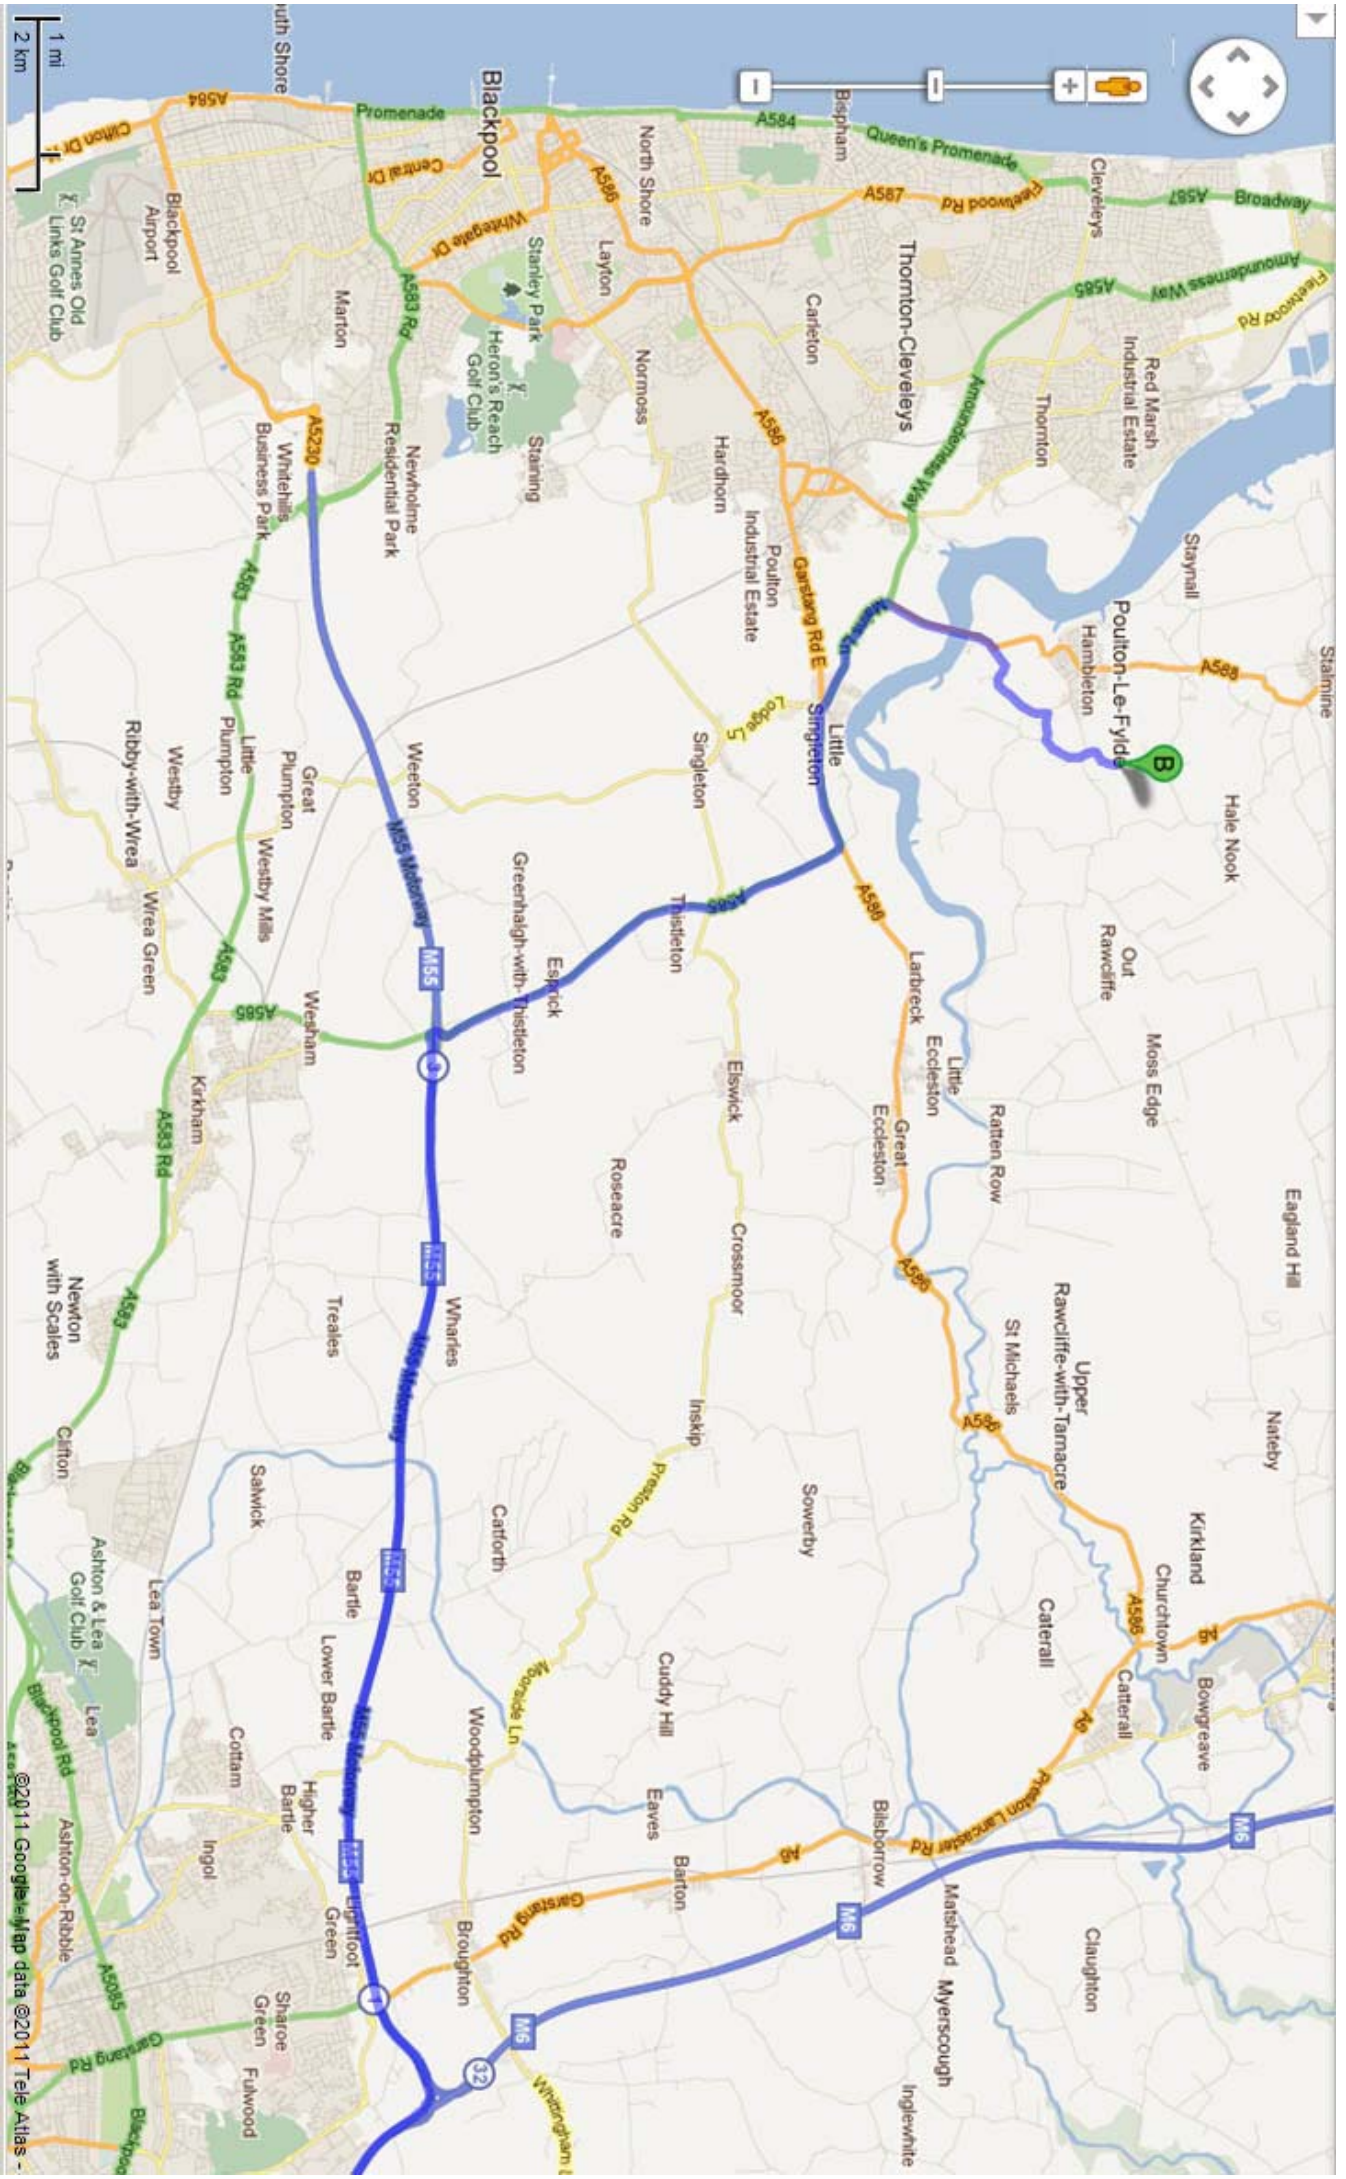

Pick up M6 Northbound

At **Junction 32** exit on to **M55** [for 7.9 miles]

At **Junction 3** take **A585** exit towards **Kirkham/Fleetwood** [for 0.2 miles]

At roundabout take the **3rd** exit on to **Fleetwood Road (A585)** heading to **Fleetwood/Poulton/Thornton/Cleveleys** [for 3.4 miles]

Turn left to stay on **Fleetwood Road (A585)** [for 2 miles]

Turn Right on to **Shard Road (A588)** [for 0.9 miles]

At the roundabout take **2nd** exit on to **Bull Park Lane** [for 0.8 miles]

Continue on to **Grange Road** [for 0.2 miles]

Turn Right on to **Moss Lane** [for 0.2 miles]

Continue on to **Mill Lane** [for 0.3 miles]

Slight Left on to **Cutts Lane** [for 253 feet]

Continue on to **Ghants Lane** [for 0.2 miles]

Fishery will be on **right** hand side