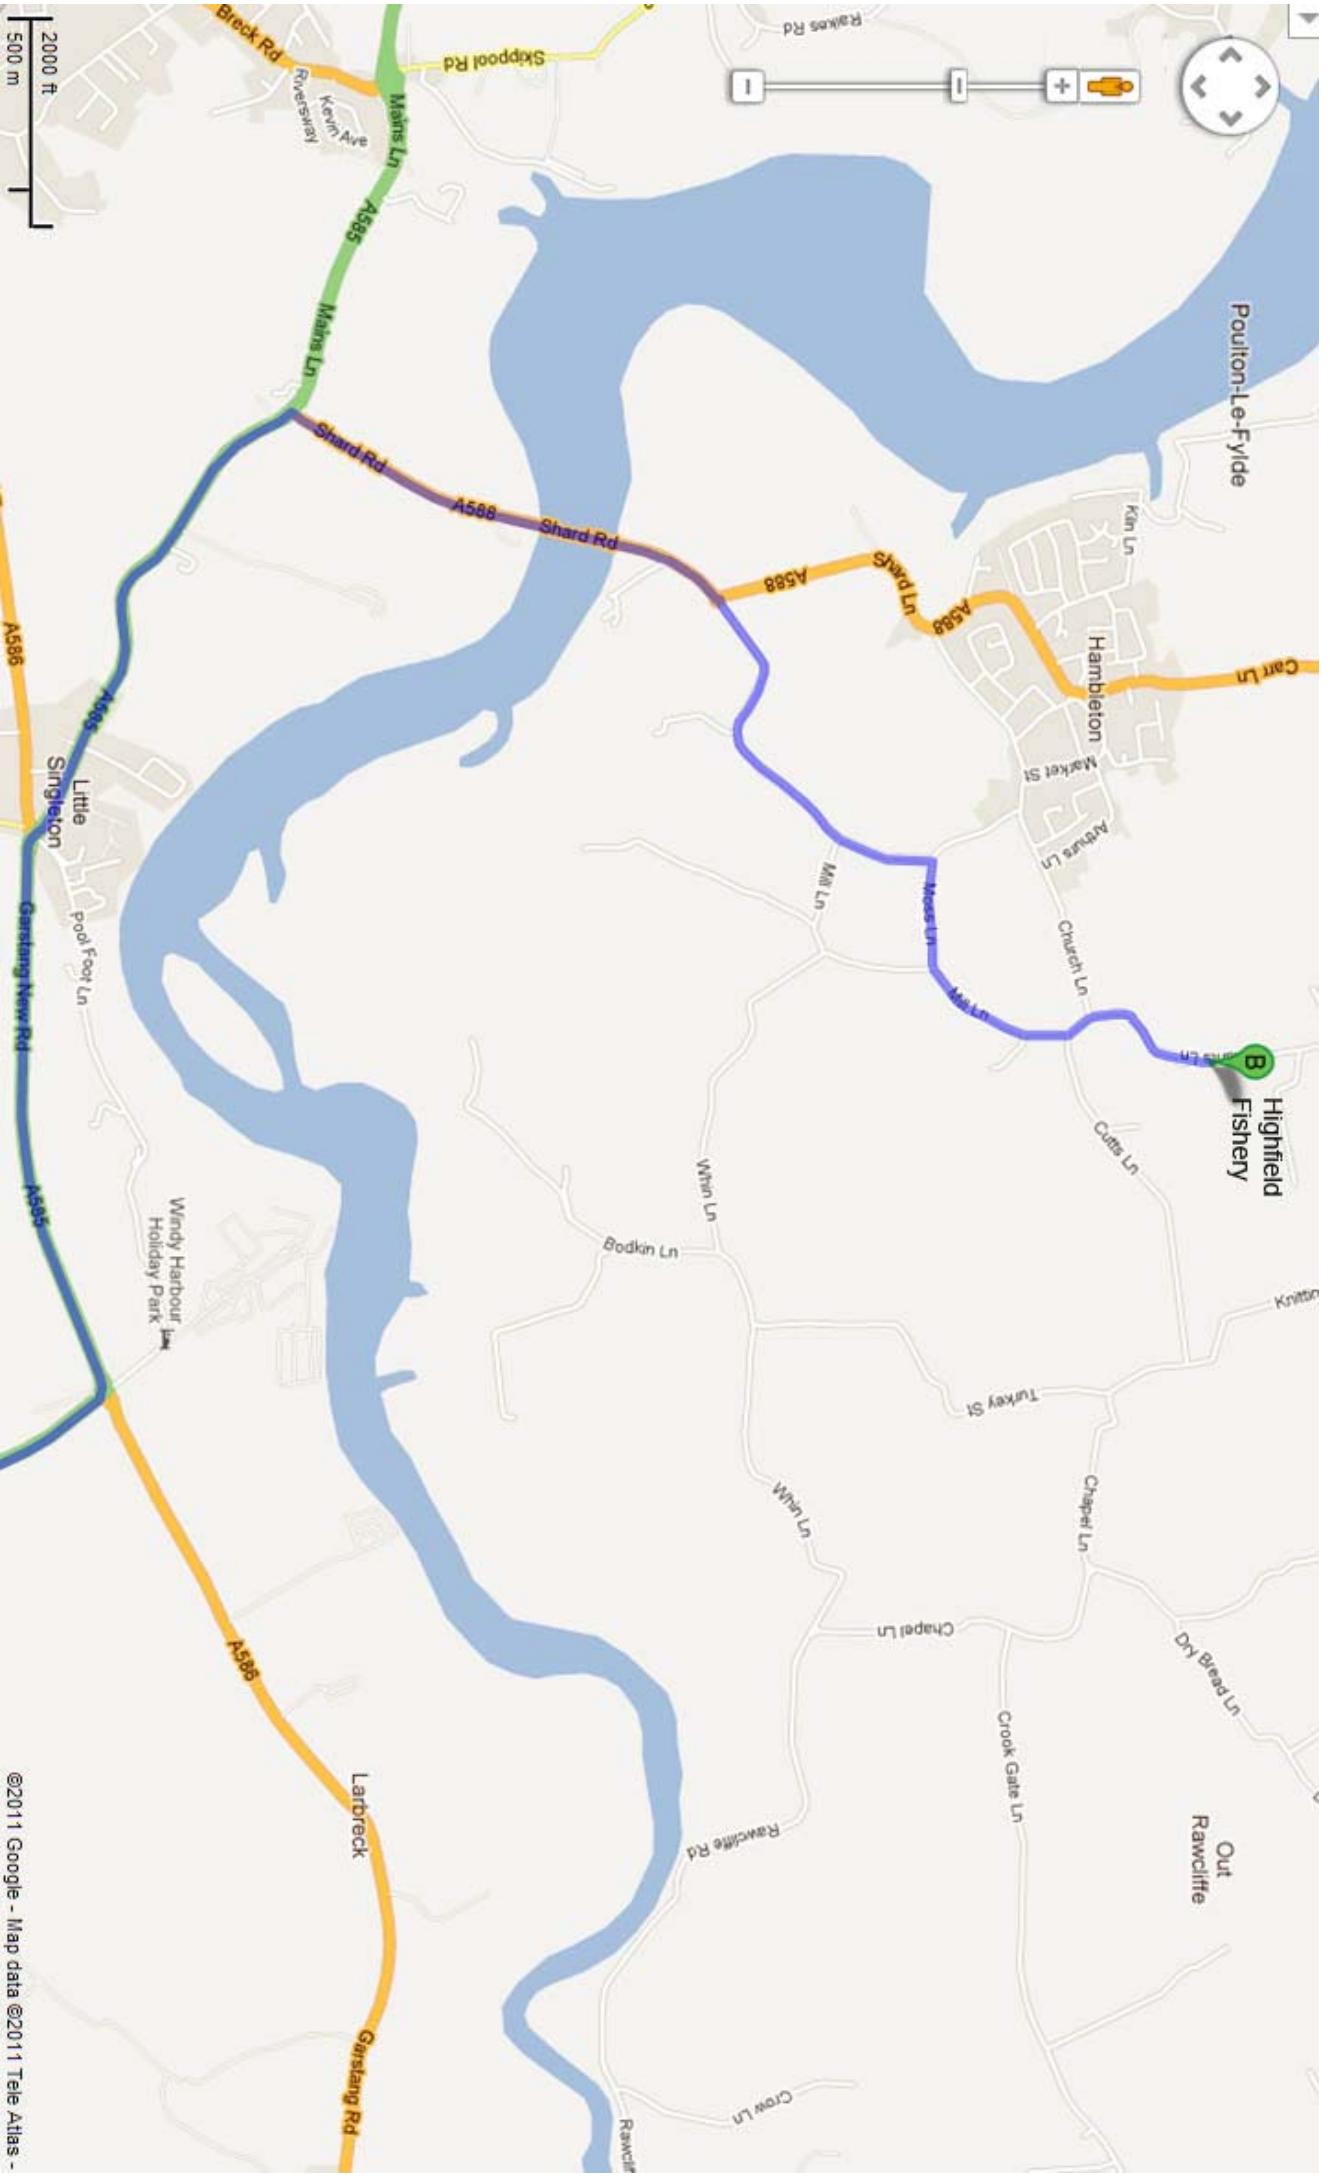

Pick up M6 Northbound

At **Junction 32** exit on to **M55** [for 7.9 miles]

At **Junction 3** take **A585** exit towards **Kirkham/Fleetwood** [for 0.2 miles]

At roundabout take the **3rd** exit on to **Fleetwood Road (A585)** heading to **Fleetwood/Poulton/Thornton/Cleveleys** [for 3.4 miles]

Turn left to stay on **Fleetwood Road (A585)** [for 2 miles]

Turn Right on to **Shard Road (A588)** [for 0.9 miles]

At the roundabout take **2nd** exit on to **Bull Park Lane** [for 0.8 miles]

Continue on to **Grange Road** [for 0.2 miles]

Turn Right on to **Moss Lane** [for 0.2 miles]

Continue on to **Mill Lane** [for 0.3 miles]

Slight Left on to **Cutts Lane** [for 253 feet]

Continue on to **Ghants Lane** [for 0.2 miles]

Fishery will be on **right** hand side