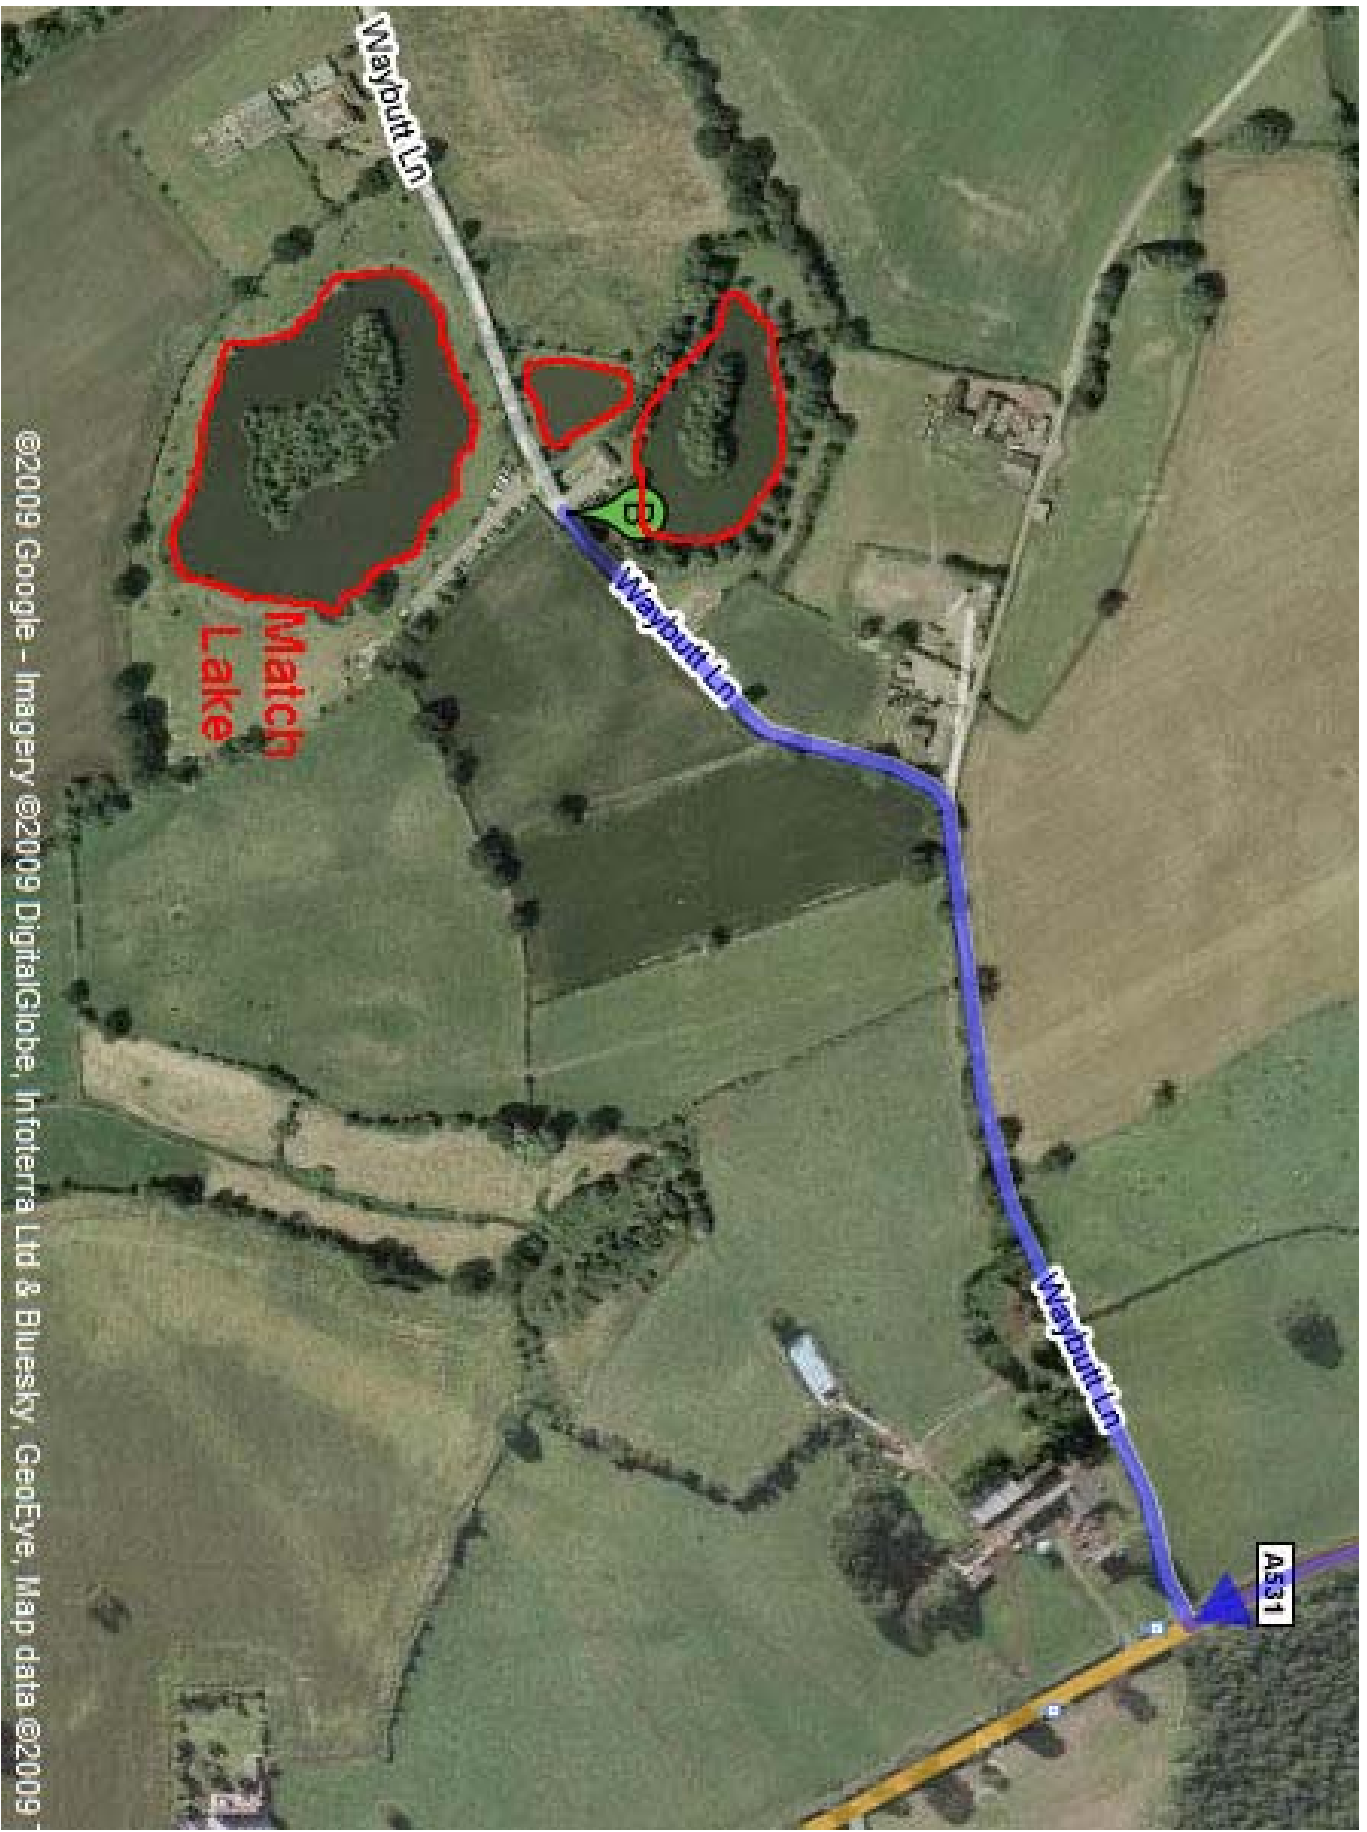

Border Fishery
Waybutt Lane
Balterley
Crewe
CW2 5QA ('SatNav' will get you there from this post code)

Tel: 01270 820812

Take M6 Southbound down to Junction 16

At junction **16**, take the **A500** exit to **Nantwich/Crewe/Newcastle-u-Lyme/Stoke-on-Trent (North)**

At the roundabout, take the **3rd** exit onto **A500** heading to **Nantwich/Crewe**

At **A525**, take the **1st** exit onto **A531**

At the roundabout, take the **1st** exit and stay on **A531**
Go through 1 roundabout

Turn **right** at **Waybutt Lane** follow tarmac road down to end which leads directly into **Border Fishery**.

Journey is approximately 37 Miles (50 minutes minimum)

©2009 Google - Imagery ©2009 DigitalGlobe, Infoterra Ltd & Bluesky, GeoEye, Map data ©2009